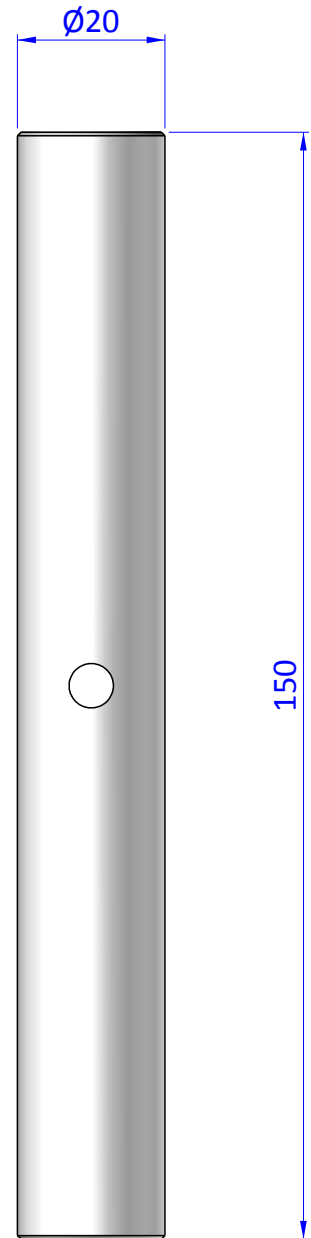

THE PROPERTY OF THE DRAWING IS ESTABLISHED BY LAW. IT IS FORBIDDEN TO PRODUCE OR SHOW IT TO THIRD PART. WITHOUT A WRITTEN AGREEMENT.

Item	Name	Q.ty
1	VLR.20.150	1

M17 x 1

FP SERVICES
AUTOMATION

DESIGNED FROM FPSERVICES		REVIEW A
DATE 31/01/2019	WEIGHT 0,046kg	
CODE CA.VLR.20.150		

Format A4

UNI 936-76

GENERAL TOLERANCE

UNI - ISO 2768

CLASSE f

DESCRIPTION

CA.VLR.20.150